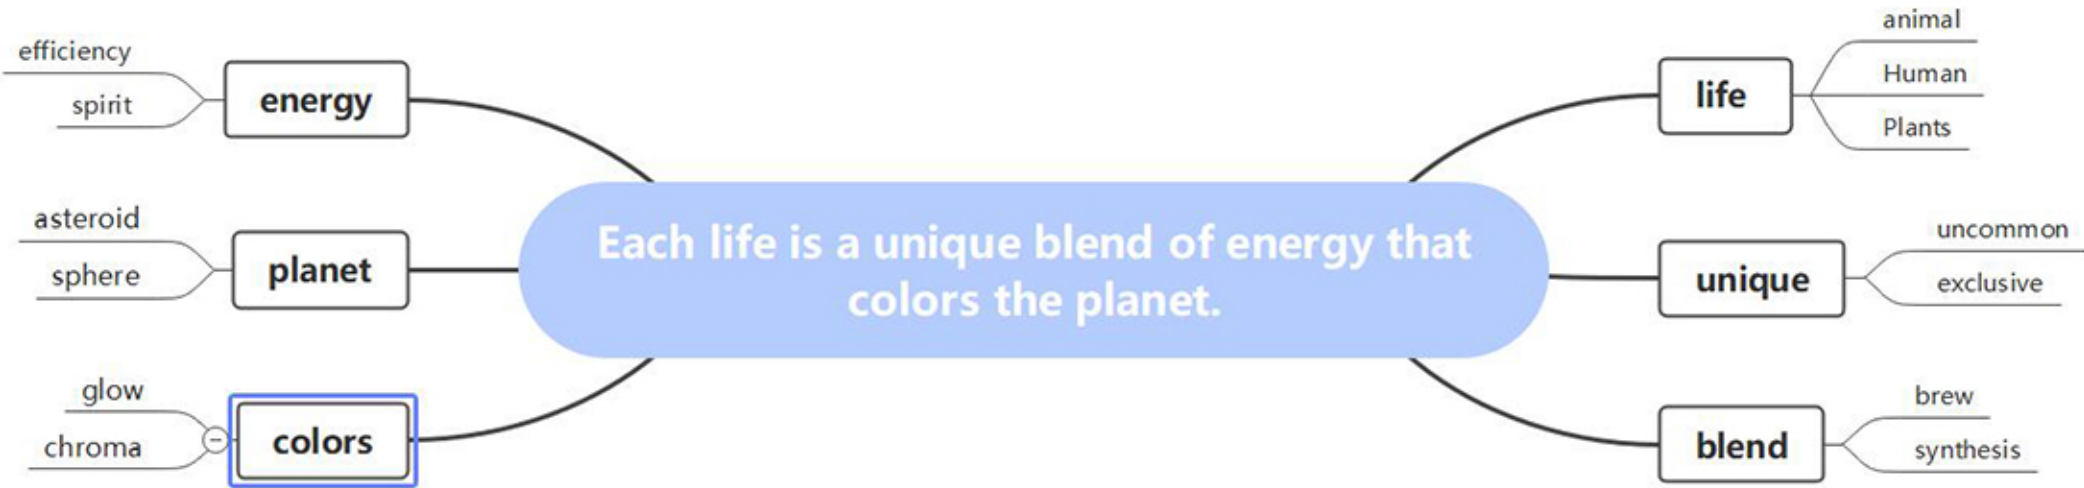

**Each life is a unique blend of
energy that colors the planet**

- Lauren Roedy Vaughn

Typography II

JunXiang Qiu(Jacob)

Mind Mapping

Persona 1

Name: Matt Thomson

Age: 27

Field: Marketing Manager

Favorite Quote: The world is in color, you have to work at black and white.

Persona 2

Name: Louise Rollins

Age: 36

Field: Kindergarten Teacher

**Favorite Quote: Black and white creates a strange
dreamscape that color never can.**

Thumbnail Sketches

Mood Board

Each life is a unique blend of energy that colors the planet.

Each life is a unique blend of energy that colors the planet

Each life is a unique blend of energy that colors the planet

Rough Drafts

Each life is a unique blend of energy that colors the planet

Each life is a unique blend of energy that colors the planet

Each life is a unique blend of energy that colors the planet

Each life is a unique blend of energy that colors the planet